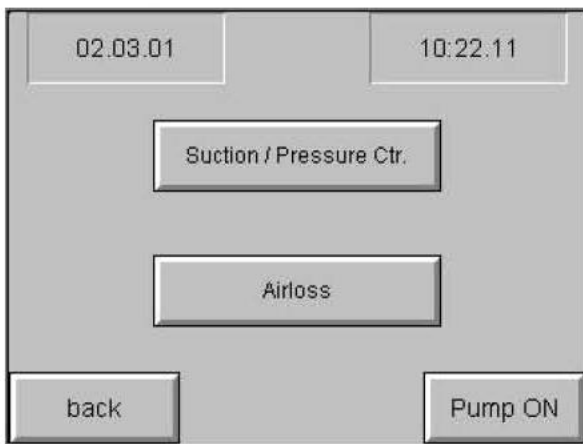

Switch- and Controlboard

KS ASD TOUCH

The switch- and control panel KS ASD Touch allows an automatic implementation of the suction- and pressure tests after time or cycles, as well as a digital indication of the pressure through a Touch Screen.