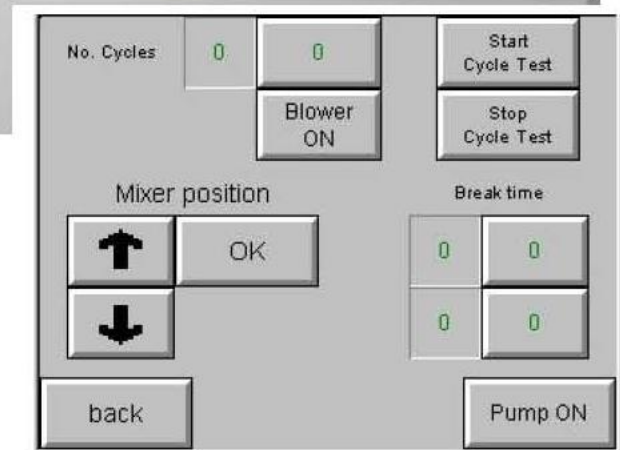

Switch- and Controlboard

KS ASD TOUCH

The switch- and control panel KS ASD Touch allows an automatic implementation of the suction- and pressure tests after time or cycles, as well as a digital indication of the pressure through a Touch Screen.