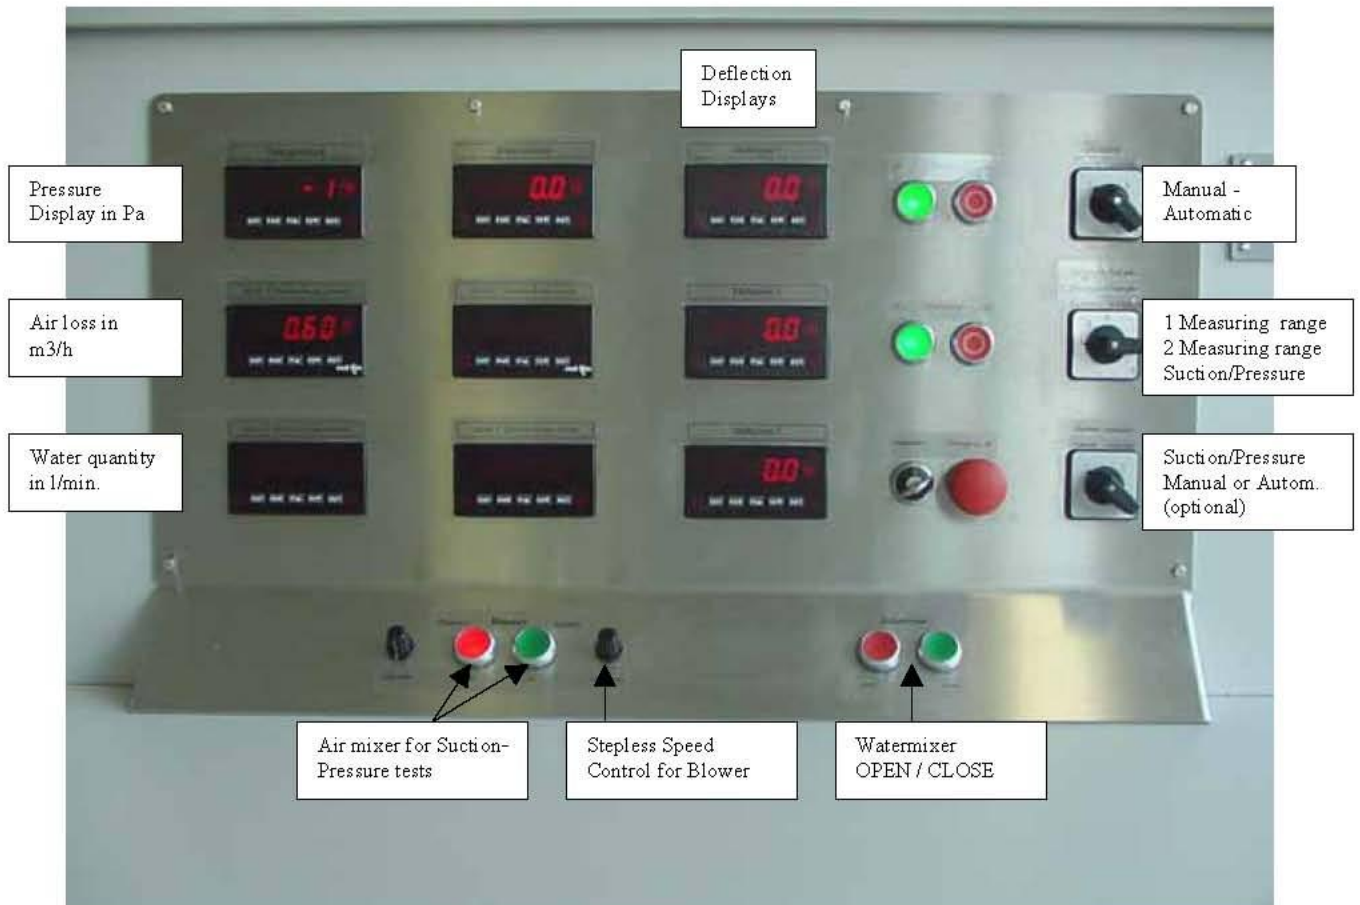

## Switch and Control Board

# KS MSD Digital

The switch- and control unit **KS MSD Digital** makes it possible to test windows, doors and curtain walls after national and international standards. The operation will be done very convenient and easy from the control desk. All tests can be done very precise through the user. You can read the values **direct** and easy on digital displays.

The air loss can be measured in negative and positive region. The principle of this flow measurement is based on the heat transfer (calorimetric) method.

The suction- pressure tests can be done manual or optional automatic. Over a potentiometer and frequency converter you are able to adjust the pressure very precise.

The water can be adjusted at the control desk by opening and closing the water mixer. The values will be shown on digital displays in l/min.

The switch and control cabinet can be extended by a PC control system.